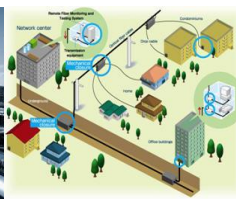

OTB-0604AIW

Fiber Optic Termination Box ABS Plastic for 04 Fibers (04 SC Duplex) White - Indoor -Without Connectors

DESCRIPTION

OTB 0604AIW Fiber optic terminal box is available for the distribution and terminal connection of various kinds of optical fiber system, especially suitable for mini-network terminal distribution, in which the optical cables, patch cords or pigtails are connected.

APPLICATIONS

FTTH access network / Telecommunication Networks / CATV Networks / Data communications Networks / Local Area Networks

STREET

HOSPITAL

INDUSTRIES

FTTH

OTHERS